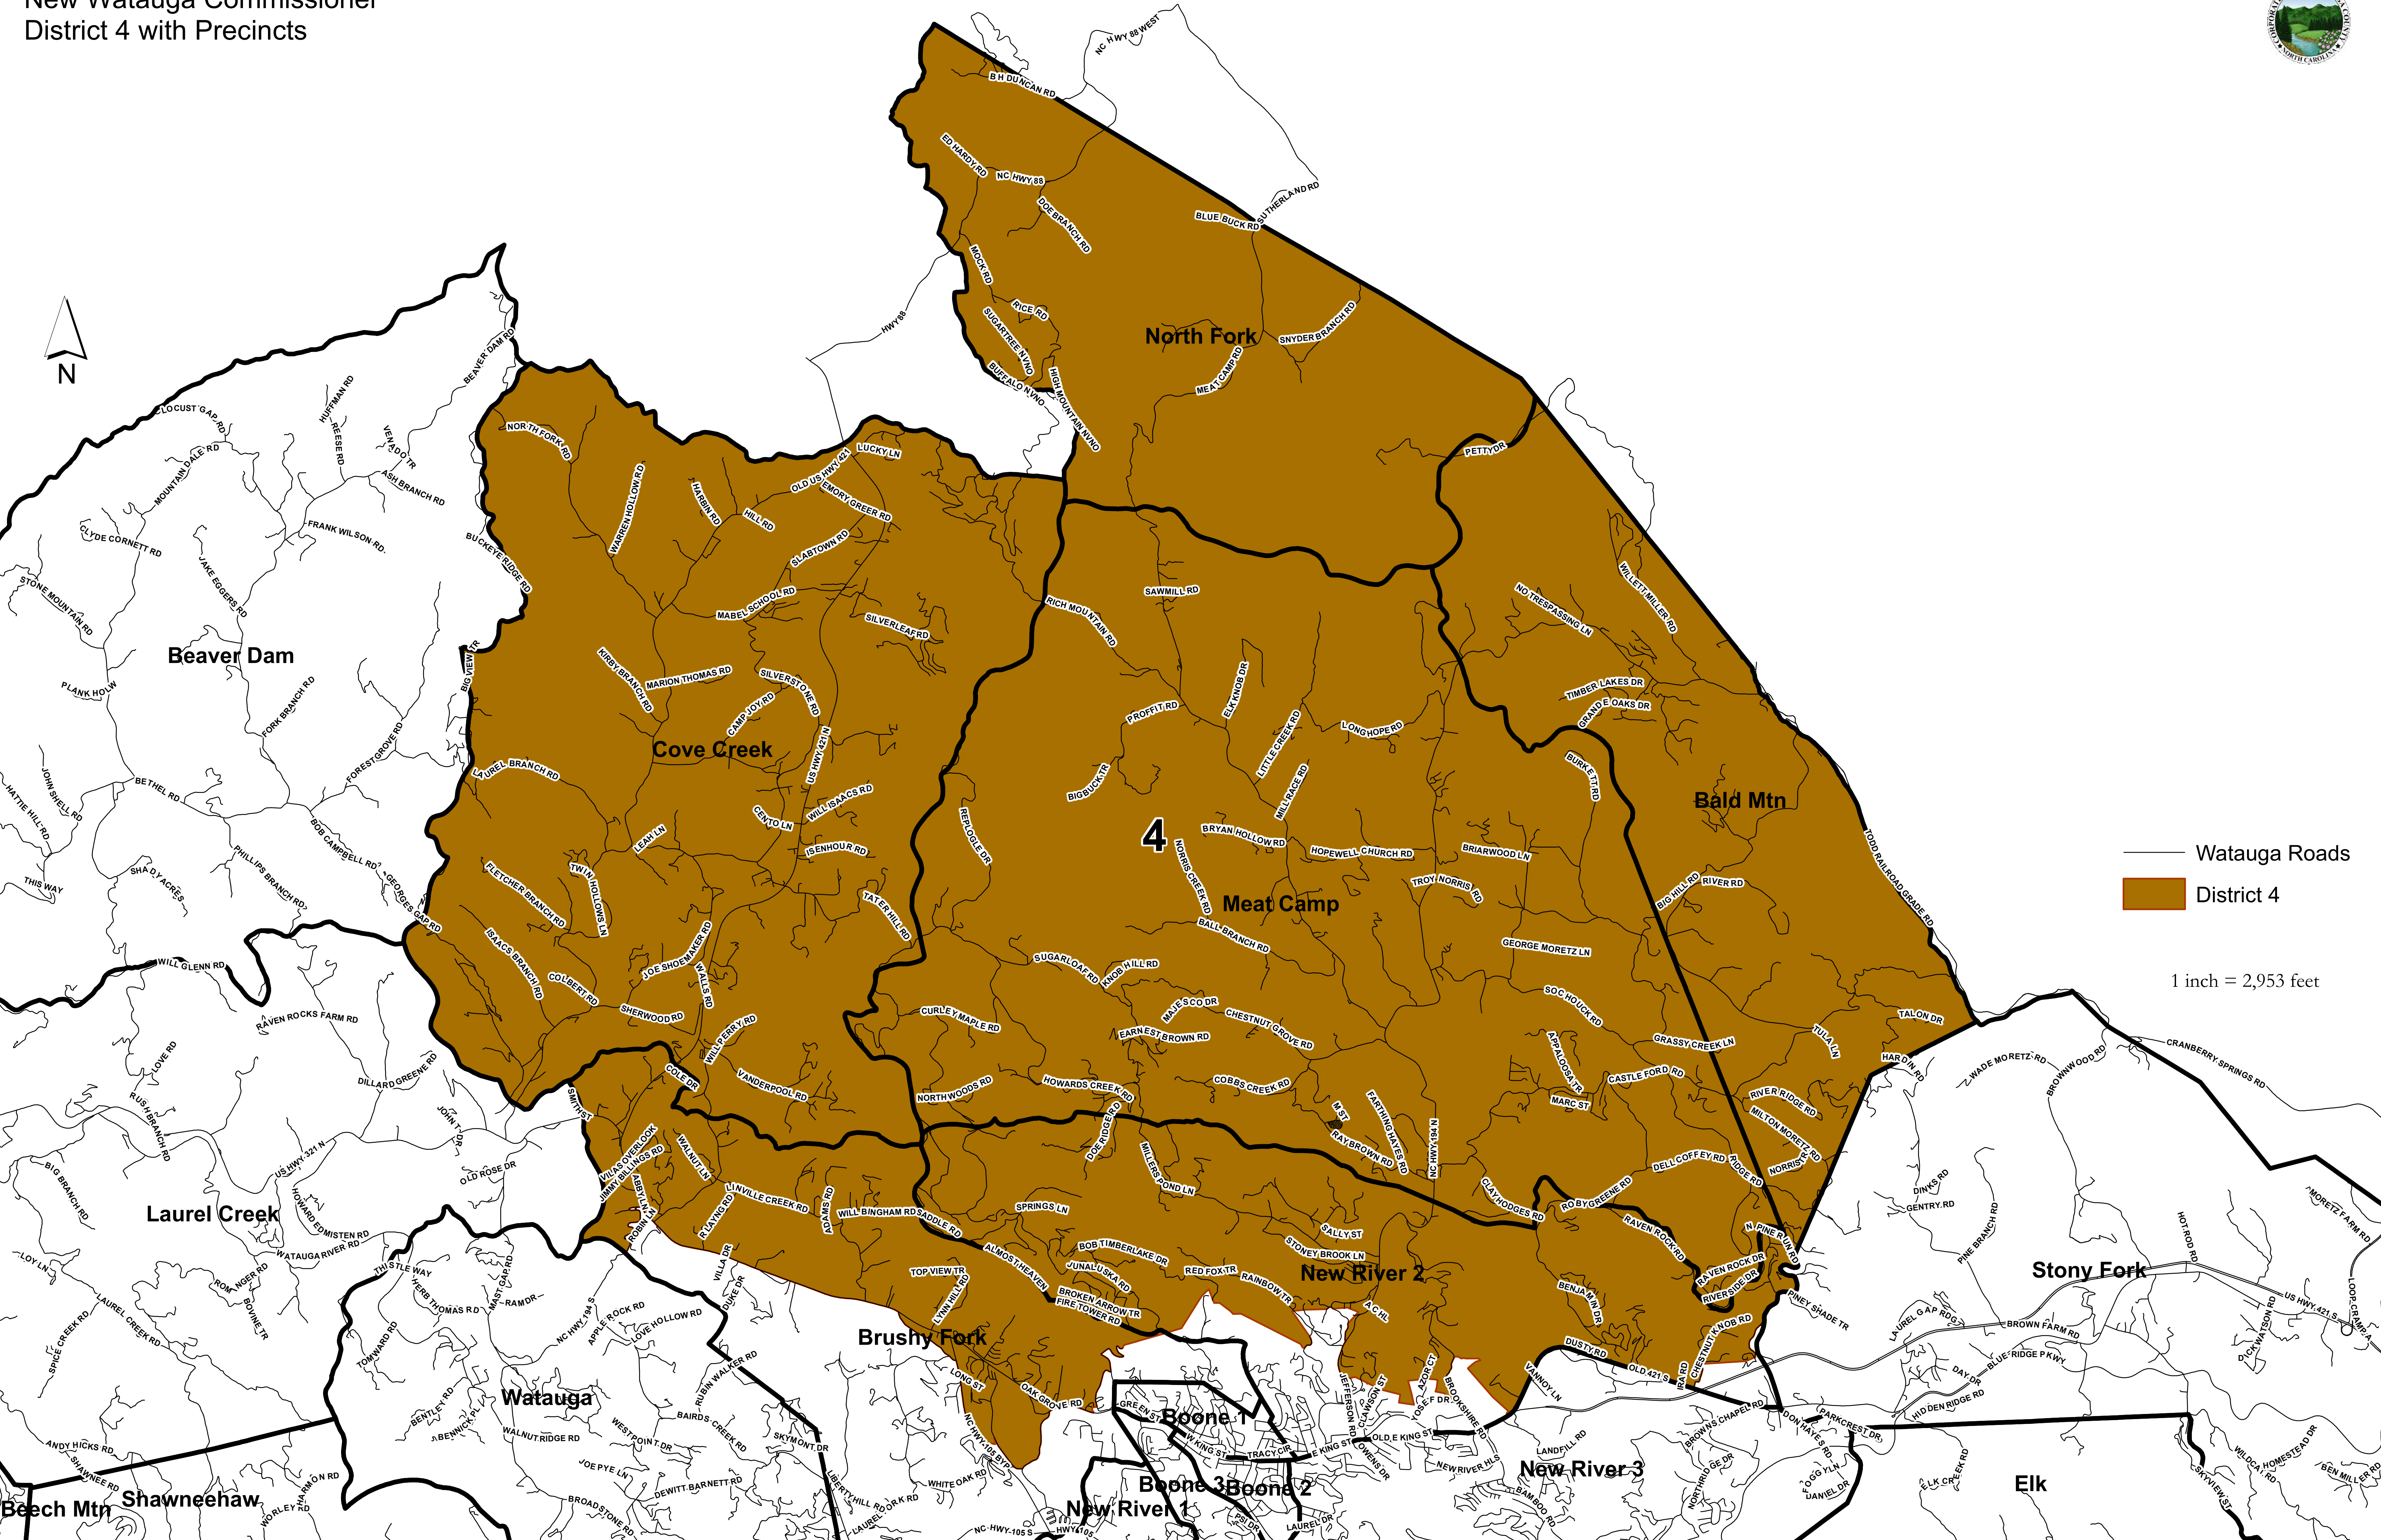

New Watauga Commissioner
District 4 with Precincts

— Watauga Roads
District 4

1 inch = 2,953 feet